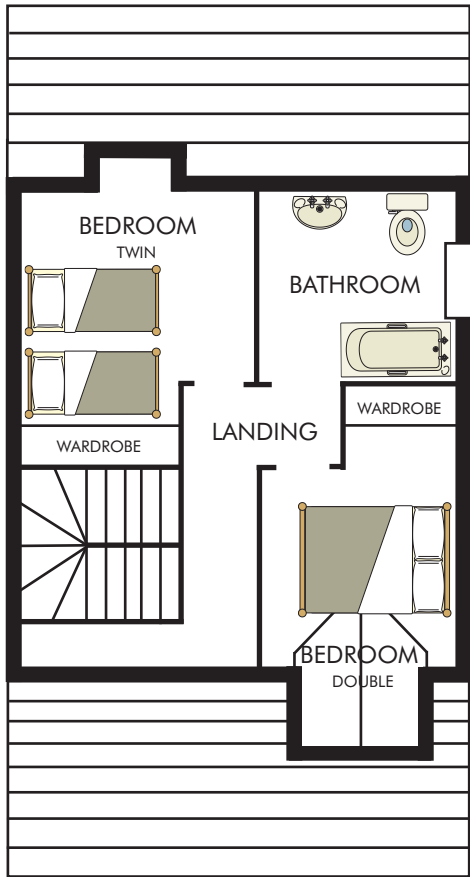

## SECOND FLOOR

(NOT TO SCALE OR EXACT ROOM LAYOUT)

## FIRST FLOOR

BALCONY

### First Floor

Open plan kitchen, dining area, lounge leading onto balcony. Downstairs toilet & shower. All kitchens are equipped with fridge, freezer, electric cooker & dishwasher.

Double bedroom & bedroom with bunk beds.

### Second Floor

Double bedroom & twin room. Bathroom with shower over bath, sink & toilet.

4 STAR

Polzeath, Wadebridge, North Cornwall, PL27 6SS

Tel: 01208 862391 Fax: 01208 869231

E-Mail: [info@valleycaravanpark.co.uk](mailto:info@valleycaravanpark.co.uk)