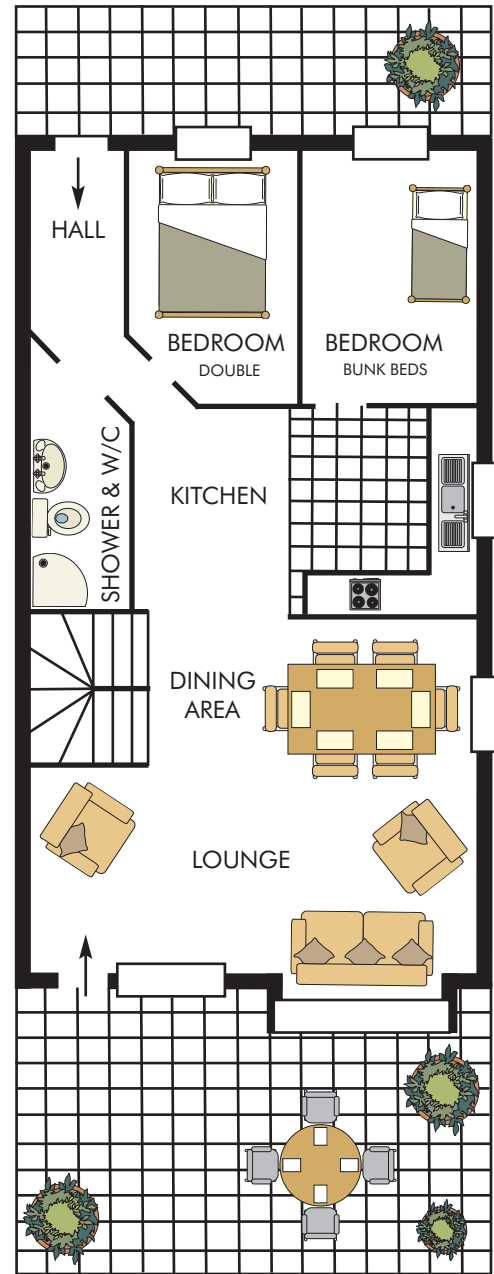

## SECOND FLOOR

(NOT TO SCALE OR EXACT ROOM LAYOUT)

## FIRST FLOOR

BALCONY

### First Floor

Open plan kitchen, dining area, lounge leading onto balcony. Downstairs toilet & shower. All kitchens are equipped with fridge, freezer, electric cooker & dishwasher.

Double bedroom & bedroom with bunk beds.

### Second Floor

Double bedroom & twin room. Bathroom with shower over bath, sink & toilet.

4 STAR

Polzeath, Wadebridge, North Cornwall, PL27 6SS

Tel: 01208 862391 Fax: 01208 869231

E-Mail: [info@valleycaravanpark.co.uk](mailto:info@valleycaravanpark.co.uk)