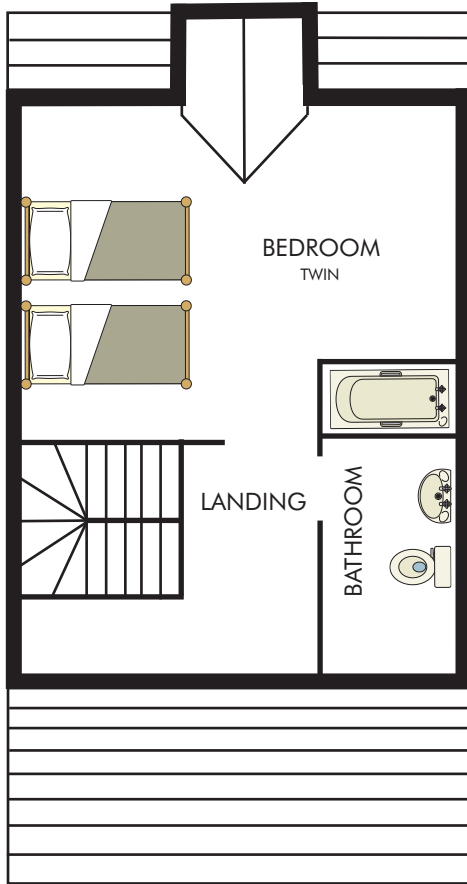

Polzeath Valley Holiday Apartments

SECOND FLOOR

(NOT TO SCALE OR EXACT ROOM LAYOUT)

2 Benita

2 bedroom apartment (sleeps 4)

First Floor

Open plan kitchen, dining area, lounge leading onto balcony. Downstairs toilet & shower. All kitchens are equipped with fridge, freezer, electric cooker & dishwasher. Double bedroom, bedding & towels are supplied.

Second Floor

Twin room. Bathroom with shower over bath, sink & toilet.

FIRST FLOOR

BALCONY

4 STAR

Polzeath, Wadebridge, North Cornwall, PL27 6SS

Tel: 01208 862391 Fax: 01208 869231

E-Mail: info@valleycaravanpark.co.uk