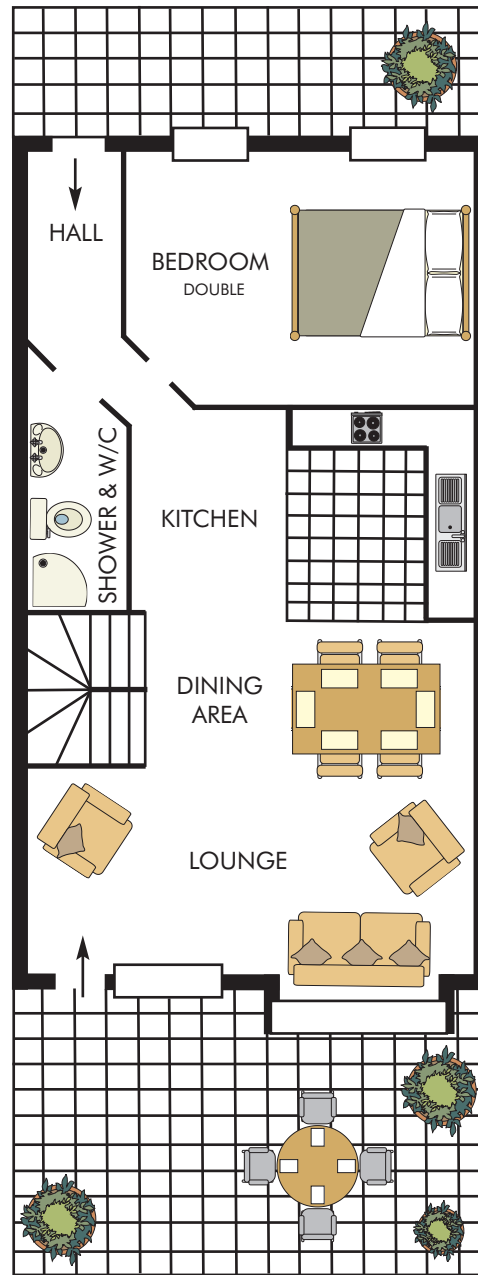

Polzeath Valley Holiday Apartments

SECOND FLOOR

(NOT TO SCALE OR EXACT ROOM LAYOUT)

2 Benita

2 bedroom apartment (sleeps 4)

First Floor

Open plan kitchen, dining area, lounge leading onto balcony. Downstairs toilet & shower. All kitchens are equipped with fridge, freezer, electric cooker & dishwasher. Double bedroom, bedding & towels are supplied.

Second Floor

Twin room. Bathroom with shower over bath, sink & toilet.

FIRST FLOOR

BALCONY

4 STAR

Polzeath, Wadebridge, North Cornwall, PL27 6SS

Tel: 01208 862391 Fax: 01208 869231

E-Mail: info@valleycaravanpark.co.uk