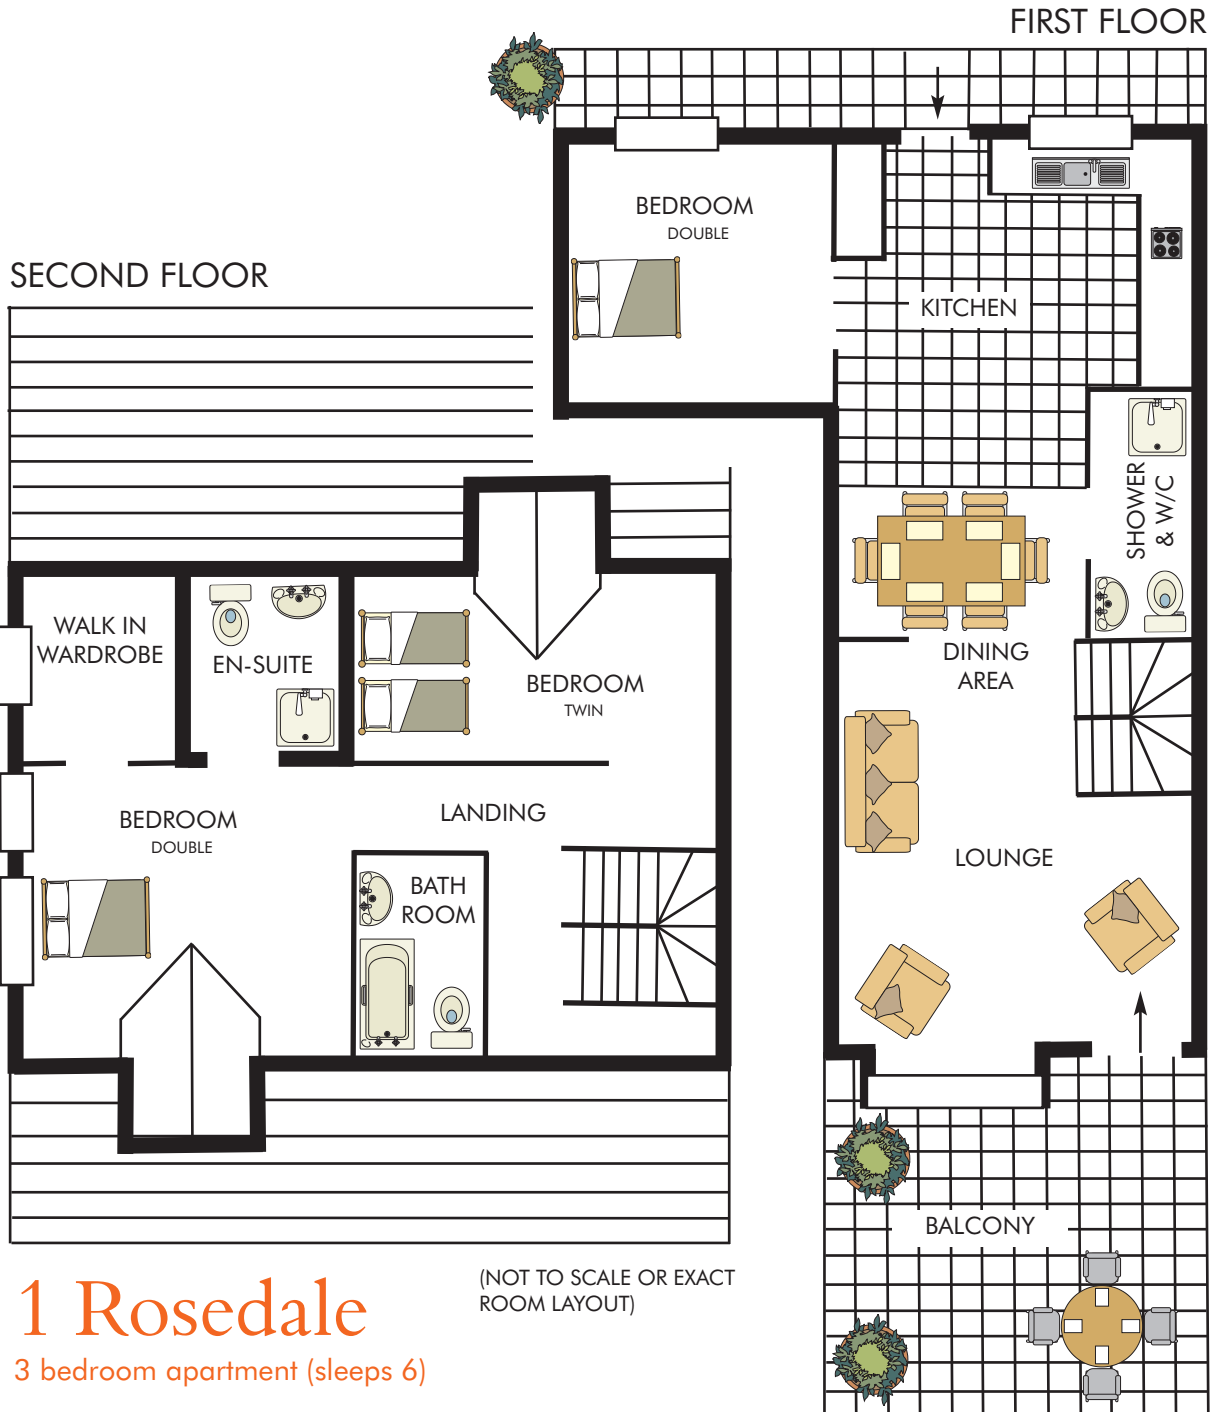

Polzeath Valley Holiday Apartments

1 Rosedale

3 bedroom apartment (sleeps 6)

First Floor

Open plan kitchen, dining area, lounge leading onto balcony. Downstairs toilet & shower. All kitchens are equipped with fridge, freezer, electric cooker & dishwasher. Double bedroom.

Second Floor

Twin room & double room with en-suite. Bathroom with shower over bath, sink & toilet.

Polzeath, Wadebridge, North Cornwall, PL27 6SS

Tel: 01208 862391 Fax: 01208 869231

E-Mail: info@valleycaravanpark.co.uk